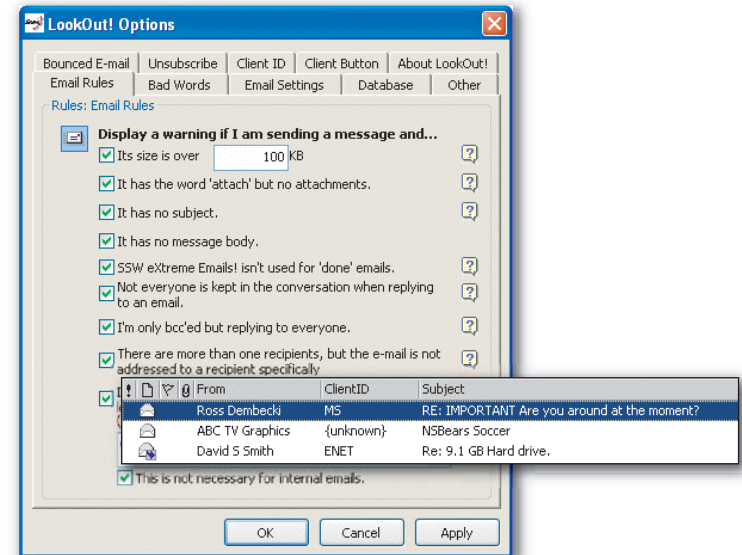

Figure: SSW LookOut! fills in Outlook gaps by adding a Client ID field to your Outlook view and adding warnings

Download Now!
www.ssw.com.au/LookOut